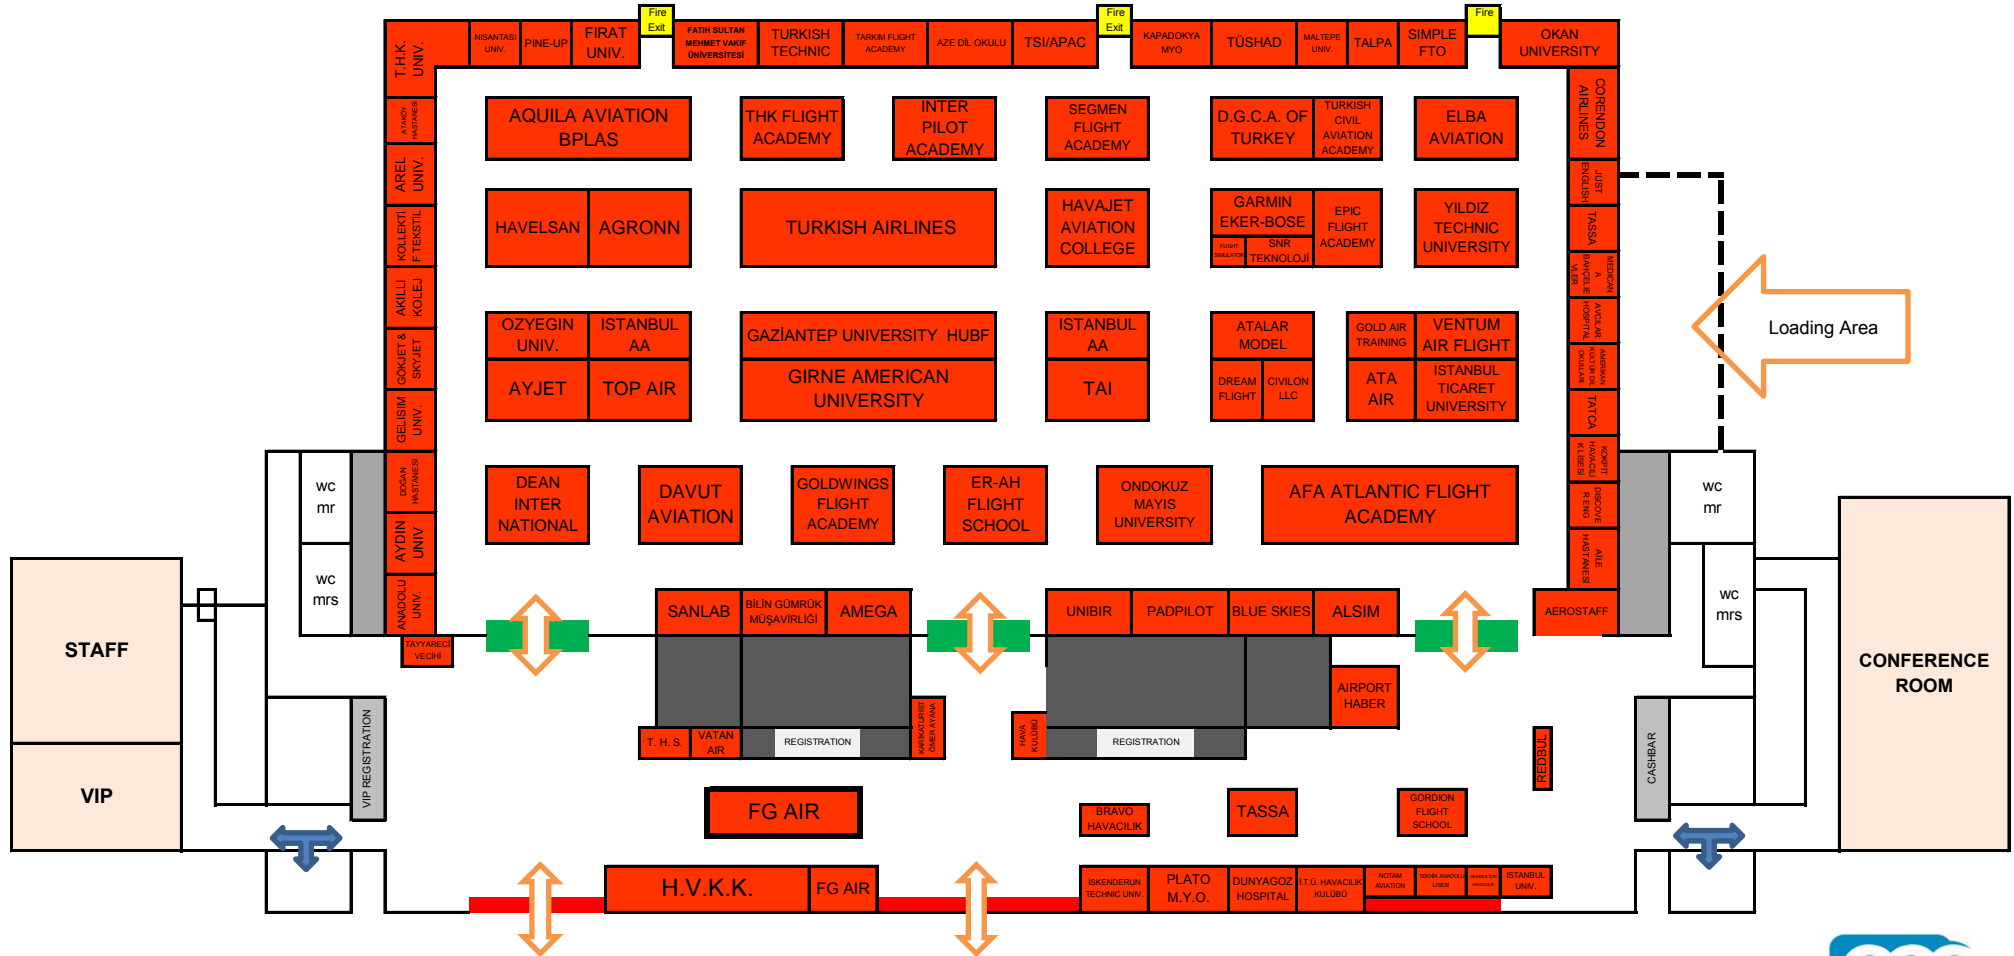

ISTANBUL FLIGHT TRAINING EXHIBITION 2016 Floor Plan

Latest Update:04.05.2016

IFTE İSTANBUL 2016 Floor Plan

Reserved
 Confirmed
 Available

CODE	RESERVED/CONFIRMED	SIZE	M2	EURO
------	--------------------	------	----	------

A1 A	DEAN INTERNATIONAL	6 x 5	30 M2	6.195 €
A1 B	DAVUT AVIATION	6 x 5	30 M2	6.195 €
A2	GOLDWINGS FLIGHT ACADEMY	6 x 5	30 M2	6.195 €
A3	ER-AH FLIGHT SCHOOL	6 x 5	30 M2	6.195 €
A4	ONDOKUZ MAYIS UNIVERSITY	6 x 5	30 M2	6.195 €
A5	AFA ATLANTIC FLIGHT ACADEMY	15 x 5	75 M2	15.488 €

B1	AYJET	6 x 4	24 M2	4.956 €
B2	TOP AIR FLIGHT ACADEMY	6 x 4	24 M2	4.956 €
B3	GIRNE AMERICAN UNIVERSITY	15 x 4	60 M2	12.390 €
B4	TURKISH AEROSPACE INDUSTRIES INC.	6 x 4	24 M2	4.956 €
B5-A	DREAM FLIGHT SIMULATION	3 x 4	12 M2	2.478 €
B5-B	CIVILON LLC	3 x 4	12 M2	2.478 €
B6	ATA AIR	4 x 4	16 M2	3.304 €
B7	ISTANBUL TICARET UNIVERSITY	6 x 4	24 M2	4.956 €
B8	OZYEGIN UNIVERSITY	6 x 3	18 M2	3.717 €
B9	ISTANBUL AVIATION ACADEMY	6 x 3	18 M2	3.717 €
B10-B11	GAZIANTEP UNIVERSITY HUBF	15 x 3	45 M2	9.292 €
B12	ISTANBUL AVIATION ACADEMY	6 x 3	18 M2	3.717 €
B13	ATALAR MODEL	6 x 3	18 M2	3.717 €
B14	GOLD AIR TRAINING CENTER	4 x 3	12 M2	2.478 €
B15	VENTUM AIR FLIGHT ACADEMY	6 x 3	18 M2	3.717 €